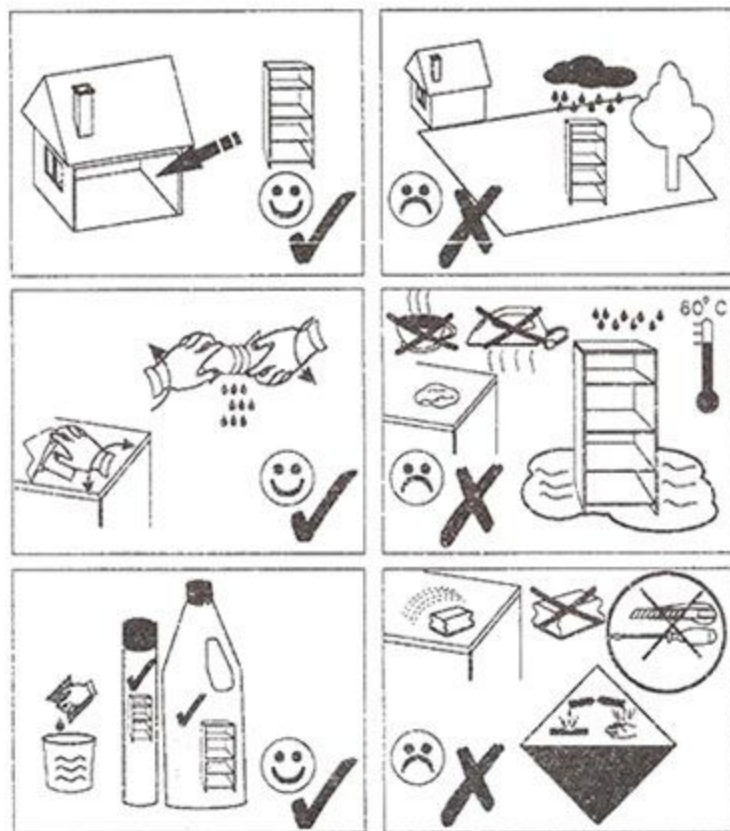

SONYA
double bed

SONYA

DOUBLE BED

6/8

SONYA double bed

 B x20	 B1 6,3*50mm x20	 K1 x16
 R3 x1		

No	a*b	x	N°→...
1	2030x300	x2	2
2	210x1610	x2	1/2
3	670x1700	x1	1
4	480x1700	x1	1
	 Z	x1	2

3/8